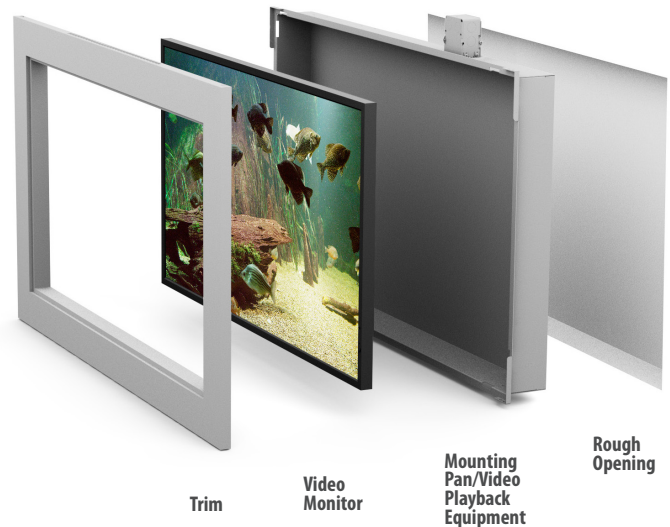

Wall Mounted Controller

Wired via Cat 6 cable
Simple illuminated push button operation
Fits in single gang outlet box
Low voltage mounting bracket provided
Keypad bezel available in white, almond or black
Standard Decora style faceplate available in white, almond,
black or stainless steel
Other faceplate options available from Leviton

Cabling:

One plenum rated Cat 6 cable
Monitor location to wall mounted controller
Ends terminated with RJ45 connectors
35' (15.3m) standard, alternate lengths available if specified

Trim:

Aluminum trim
Available in brushed anodized clear or black aluminum
54 5/16" (1380mm) wide x 33 9/16" (852mm) high
x 7/16" (11mm) deep from wall surface

Electrical Requirements:

Input: 100-240V AC, 50-60Hz
Total Power Consumption: 157 Watts Typ/316 Watts Max
Circuit Recommendations: a separate circuit is advisable
Power Surge Protection: recommended, but not provided

Operating Temperature: 32F ~ 94F (0C ~ 40C)
Operating Humidity: 10% ~ 80% non-condensing

Fixture Weight:

98.9 lbs (44.9kg)

Warranty:

2 year Sky Factory, Inc. limited warranty on entire system

eSea™

Recessed Wall Mount
High-Definition (HD)
Digital Cinema Virtual Aquarium

Viewable Area:

approx. 47" x 26" (1193mm x 660mm)

Video Content (provided):

5 hours full HD Resolution (1920 x 1080) Videos
Recorded in Ultra HD
Mastered and played back in high bit rate Full HD
Simple plug-in module for additional content

Notice: This product is NOT compatible with MRI and high energy particle imaging environments, such as Linac.

**This document specifies product only.
For rough opening and installation specifications,
call the Sky Factory.**